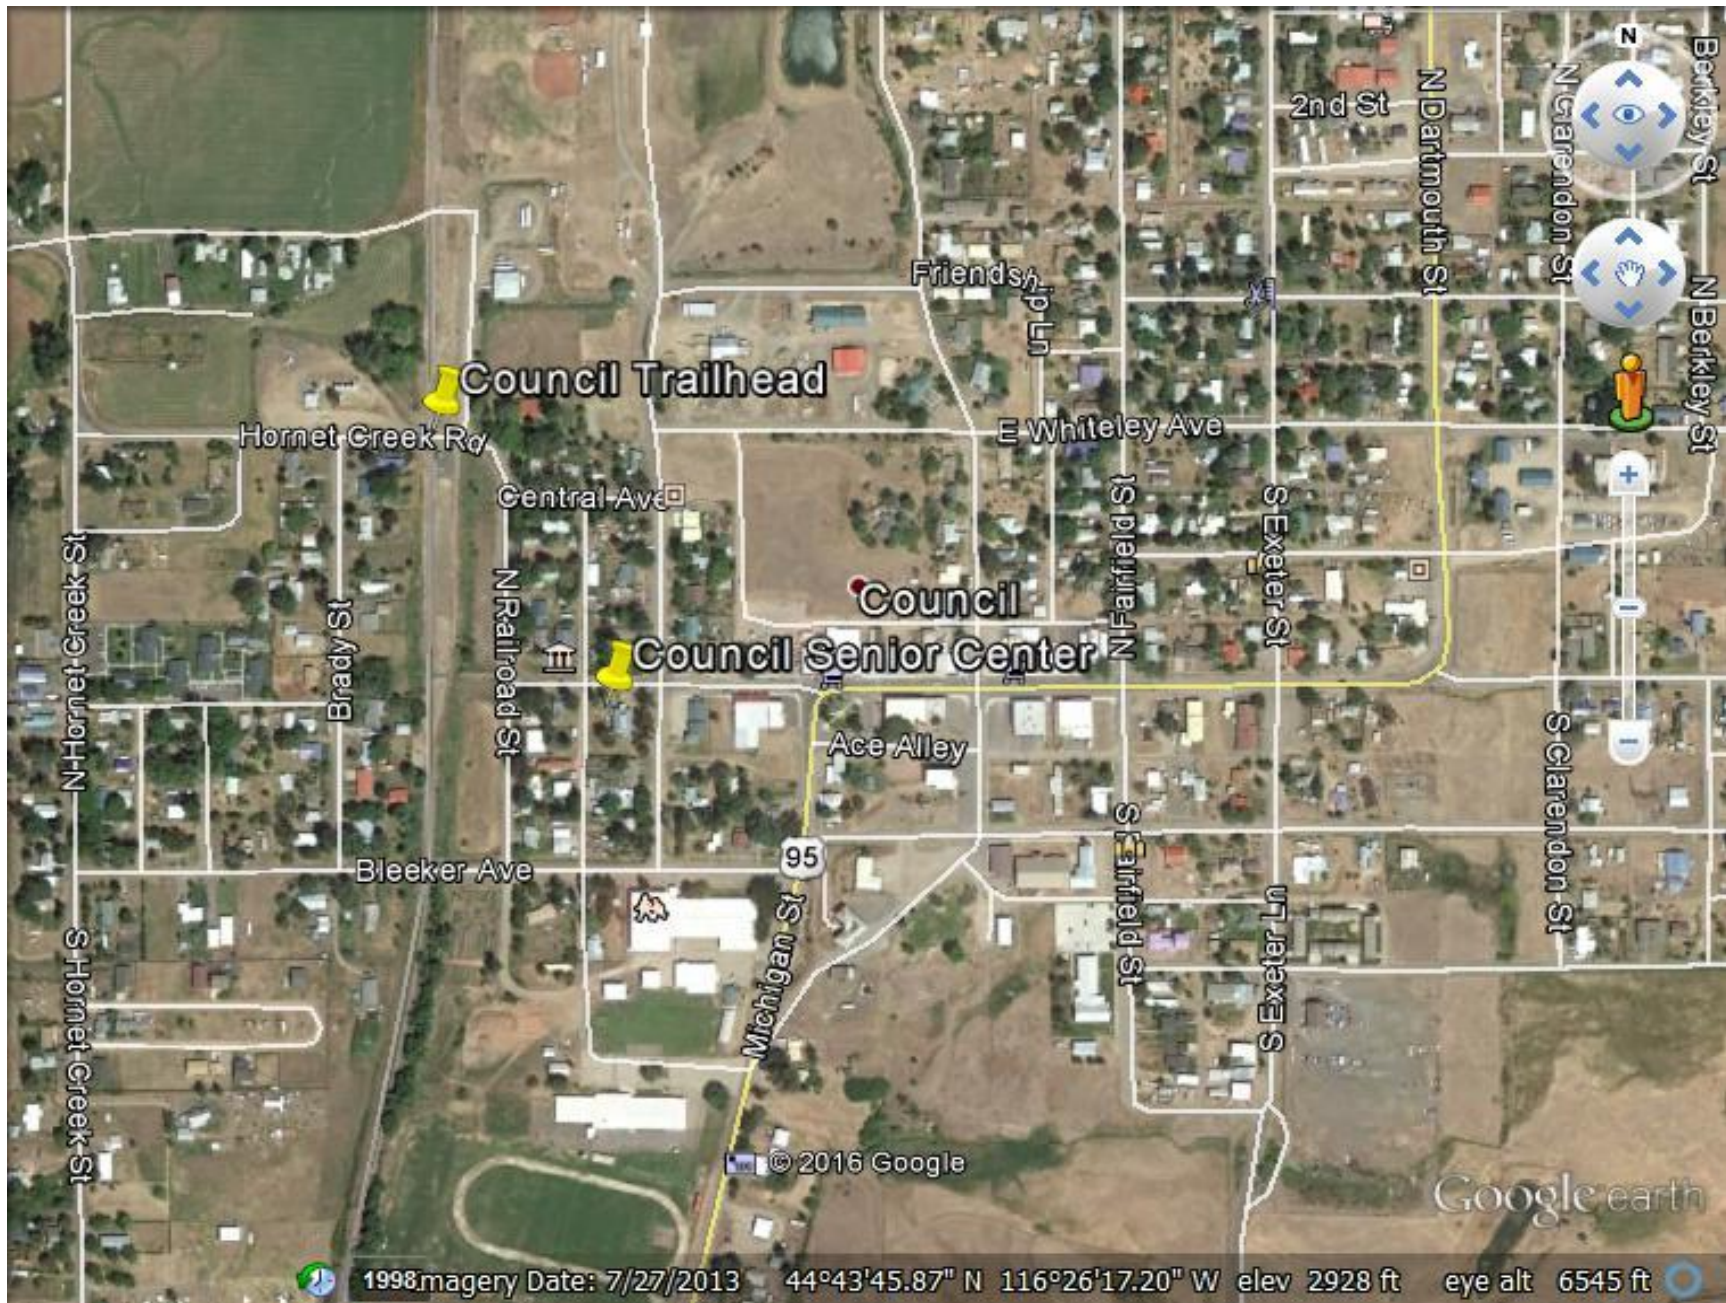

Weiser River Trail Council Trailhead Location – Sign in for the 28 Mile Ride in June

Lunch is at the Council Senior Center